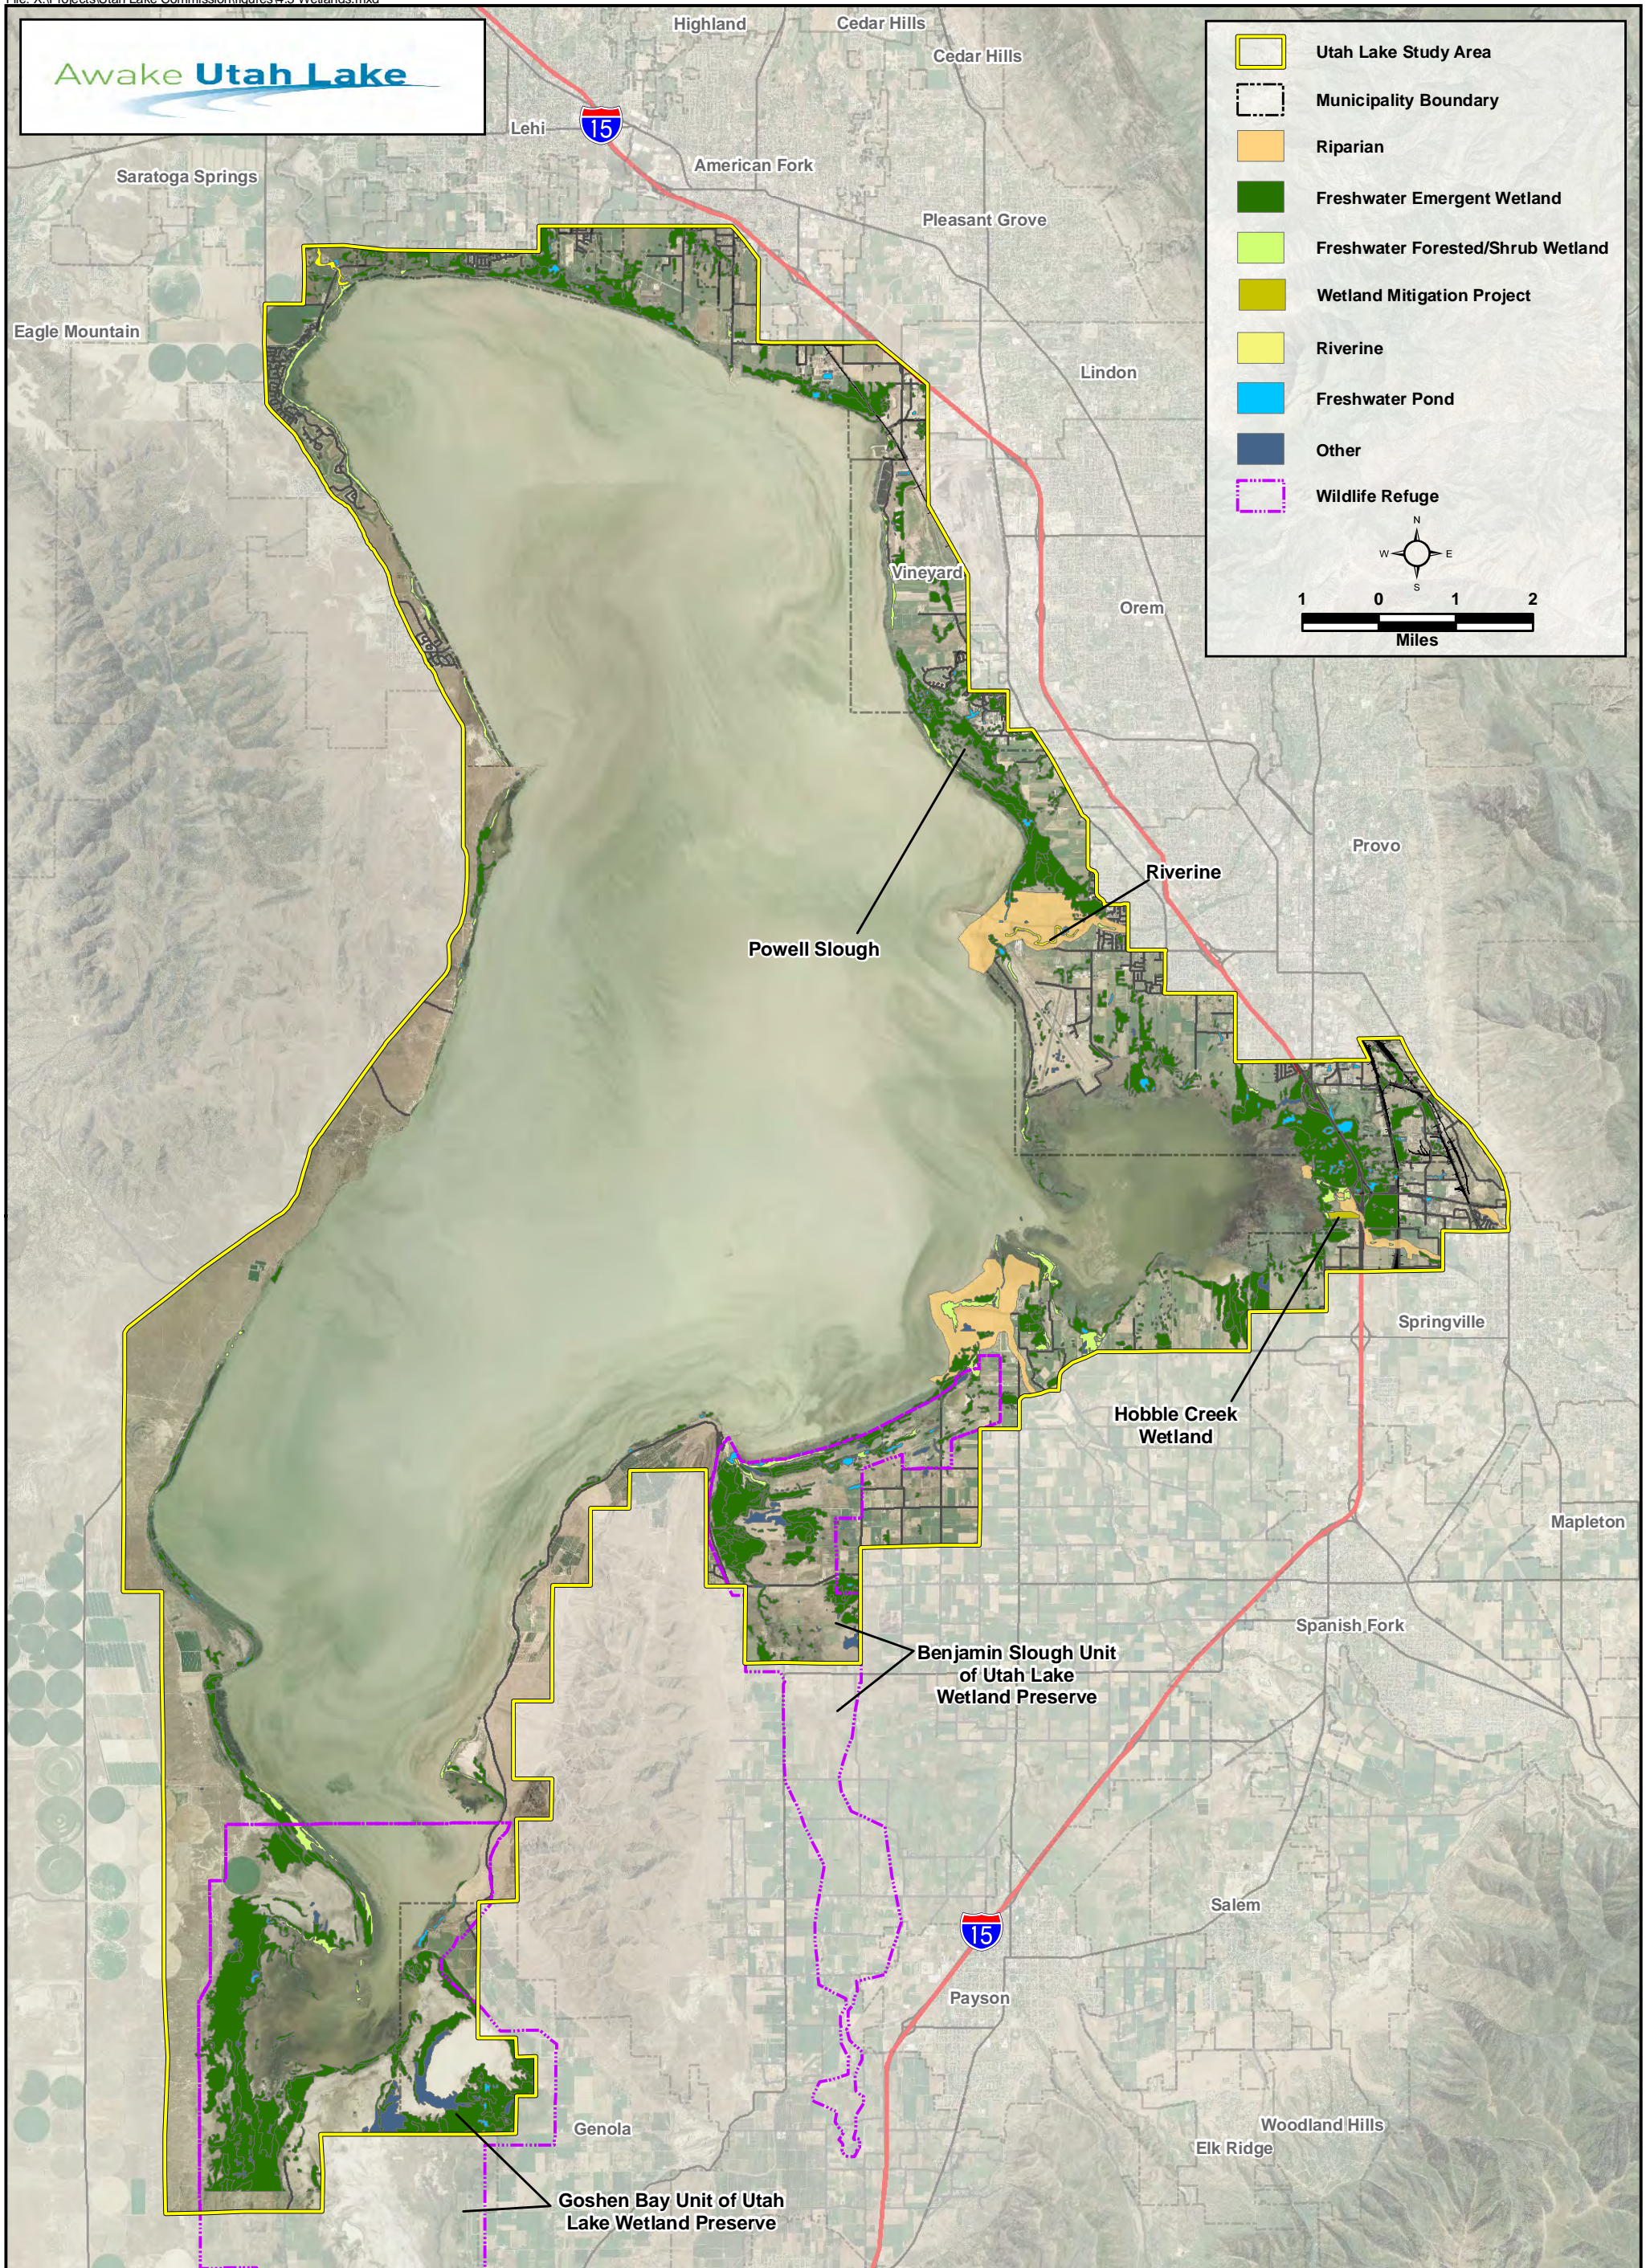

Awake **Utah Lake**

NOTES:
 Created by the Utah Division of Wildlife Resources, 2007. Feature data represent focus areas of planned and possible habitat conservation efforts, based on the methodology and analysis of the Utah Wildlife Action Plan 2005-2015.
 Wildlife data from the Utah Division of Wildlife Resources, 2008.
 Map updated 10/16/2008